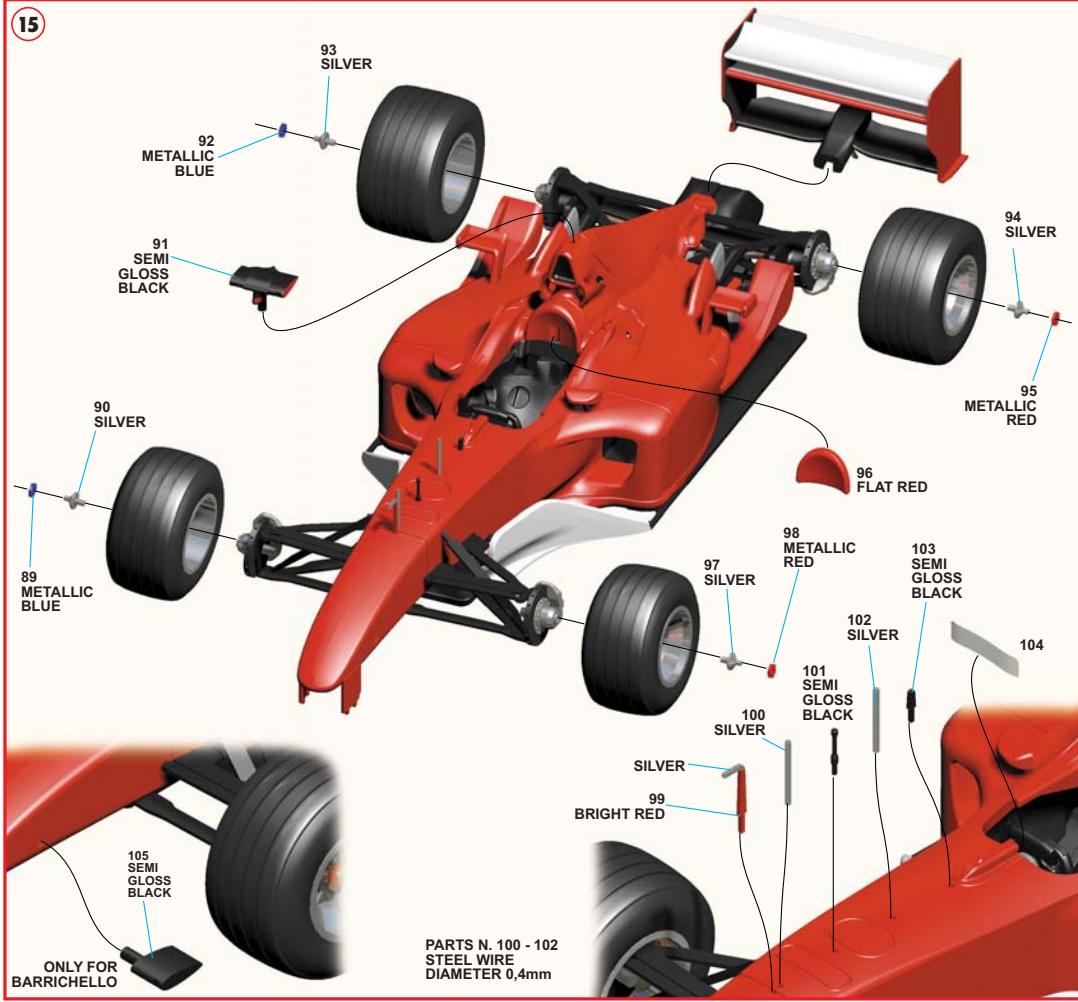

- 1 - M. Schumacher
- 2 - R. Barrichello

- 1st
- 2nd