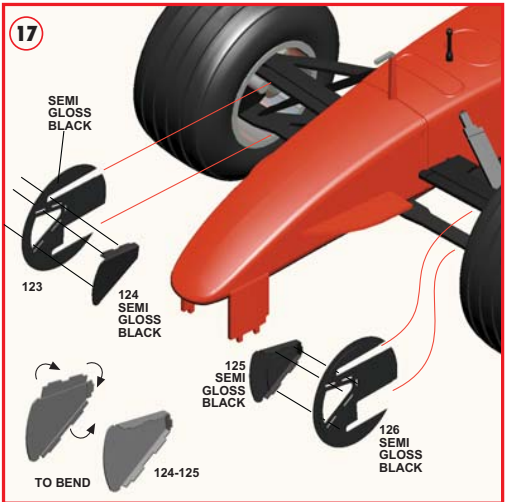

TO BEND  
 PIEGARE  
 BIEGEN  
 PLIER  
 DOBLAR

PARTS  
 PEZZI  
 STUECKE  
 PIECE  
 PIEZAS

Ø DIAMETER  
 DURCHMESSER  
 DIAMETRE  
 DIAMETRO

BRONZE  
 BRONZE  
 BRONZE  
 BRONCE

15

CANADIAN G.P. 2002

1 - M. Schumacher  
 2 - R. Barrichello

1st  
 3rd

16

17

18

PHOTO4

PHOTO4

PHOTO4

**Ferrari**  
OFFICIAL LICENSED PRODUCT