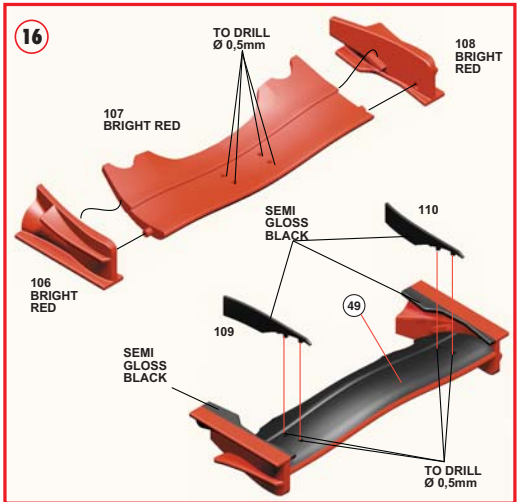

TO BEND  
 PIEGARE  
 BIEGEN  
 PLIER  
 DOBLAR

PARTS  
 PEZZI  
 STUECKE  
 PIECE  
 PIEZAS

Ø DIAMETER  
 DURCHMESSER  
 DIAMETRE  
 DIAMETRO

BRONZE  
 BRONZE  
 BRONZE  
 BRONCE

15

CANADIAN G.P. 2002

1 - M. Schumacher  
 2 - R. Barrichello

1st  
 3rd

16

17

18

PHOTO4

PHOTO4

PHOTO4

**Ferrari**  
OFFICIAL LICENSED PRODUCT