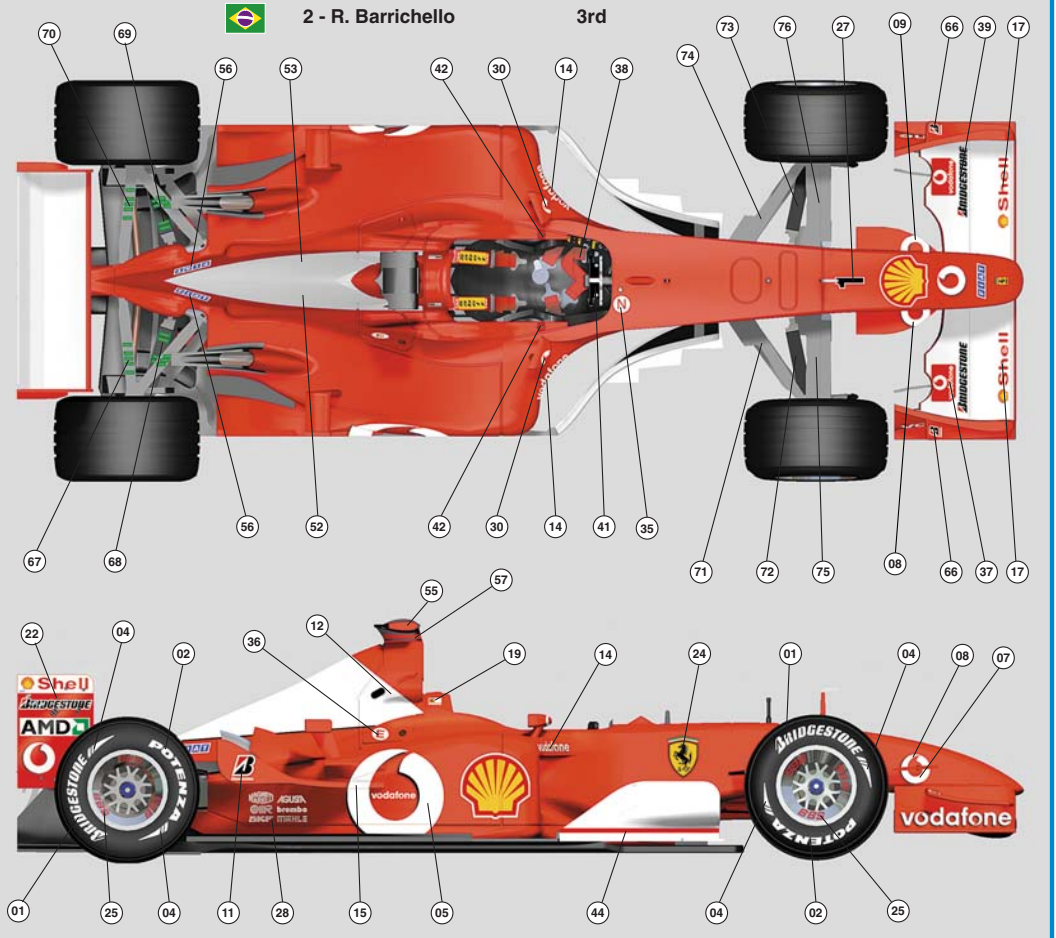

TO BEND  
 PIEGARE  
 BIEGEN  
 PLIER  
 DOBLAR

PARTS  
 PEZZI  
 STUECKE  
 PIECE  
 PIEZAS

Ø DIAMETER  
 DURCHMESSER  
 DIAMETRE  
 DIAMETRO

BRONZE  
 BRONZE  
 BRONZE  
 BRONCE

15

CANADIAN G.P. 2002

1 - M. Schumacher  
 2 - R. Barrichello

1st  
 3rd

16

17

18

PHOTO4

PHOTO4

PHOTO4

**Ferrari**  
OFFICIAL LICENSED PRODUCT