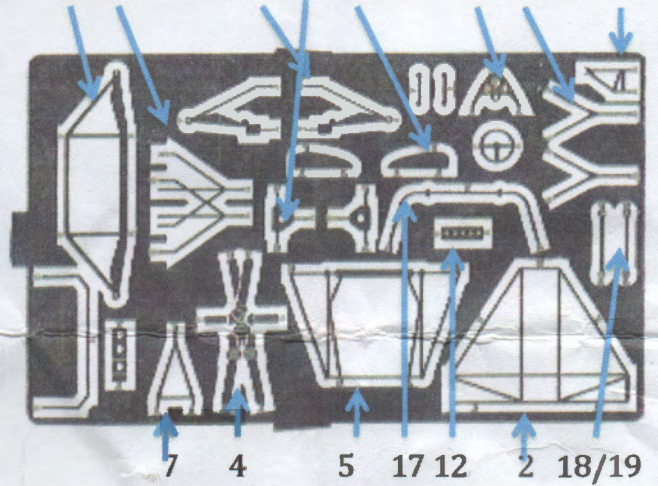

PHOTO DEC 3 PHOTODEC 4

MEA kit43 ref:64MK SURTEES TS10 FORMULE 2

**MIKE HAILWOOD
CHAMPION D'EUROPE 1972**

PHOTODEC

1 6

20/21

10/11

8/9

3

14/15 16