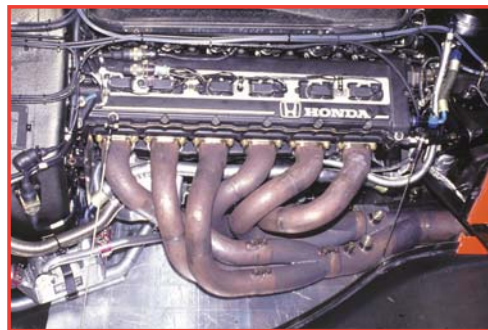

151-155
152-156
153-157
154-158

• TO BEND - PEGARE - FLIER - BEGEN

111
112
113
114
115
116
117 GUN METAL
118
119
120 GLOSSY BLACK
121 GLOSSY BLACK
122
123

• GLOSSY RED
HUMBROL no. 19

• DRILL
FORARE
BOHREN
PERCER

• TO DRILL
DIAM. 1,1mm

• TO DRILL
DIAM. 0,5mm

• TO DRILL
DIAM. 0,9mm

• DRILL
FORARE
BOHREN
PERCER

• TO DRILL
DIAM. 0,4mm

BLACK NYLON WIRE
MATT BLACK
GLOSSY RED

20

124 MATT BLACK
125 MATT BLACK
126 MATT BLACK
127 MATT BLACK
128 GLOSSY BLACK
129 GLOSSY BLACK

• DRILL
FORARE
BOHREN
PERCER

• TO DRILL
DIAM. 1,1mm

• TO DRILL
DIAM. 0,5mm

21

131 MATT BLACK
132 MATT BLACK
133 SILVER
134 MATT BLACK
135 MATT BLACK
130 SATIN BLACK

• SILVER
HUMBROL no. 11
• TO DRILL
DIAM. 0,9mm

• DRILL
FORARE
BOHREN
PERCER

• TO DRILL
DIAM. 0,5mm

• TO DRILL
DIAM. 0,5mm

SILVER DECAL
SILVER DECAL

22

136 BRONZE
137 BRONZE
138 BRONZE
139
140
141
142 BRONZE
143 BRONZE
144 BRONZE
145
146
147

• BRONZE
HUMBROL no. 55
• TO DRILL
DIAM. 1,1mm
• TO DRILL
DIAM. 0,9mm
• DRILL
FORARE
BOHREN
PERCER

• TO DRILL
DIAM. 0,4mm