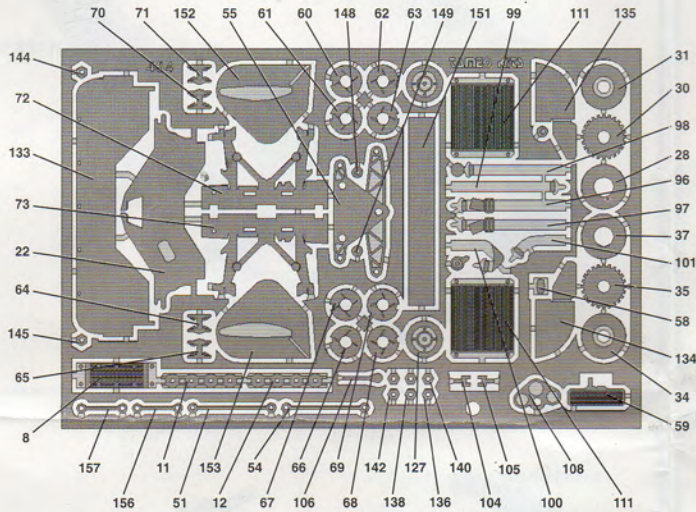

3 - RONNIE PETERSON
4 - PATRICK DEPAILLER

Result RET.
Result RET.

PHOTOETCHEDS

USE THIS MASTER TO CUT
OF THE COCKPIT'S WINDOWS

SCALE 1:1