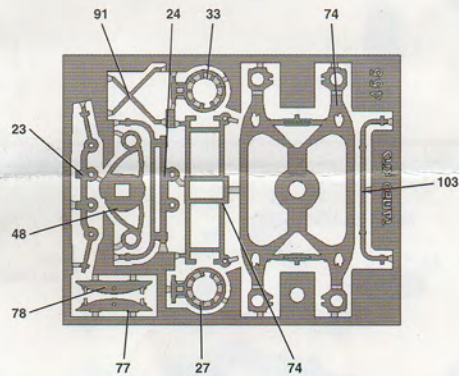

3 - RONNIE PETERSON
4 - PATRICK DEPAILLER

Result RET.
Result RET.

PHOTOETCHEDS

USE THIS MASTER TO CUT
OF THE COCKPIT'S WINDOWS

SCALE 1:1