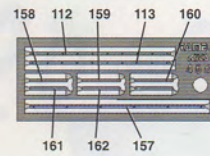

3 - RONNIE PETERSON
4 - PATRICK DEPAILLER

Result RET.
Result RET.

PHOTOETCHEDS

USE THIS MASTER TO CUT
OF THE COCKPIT'S WINDOWS

SCALE 1:1