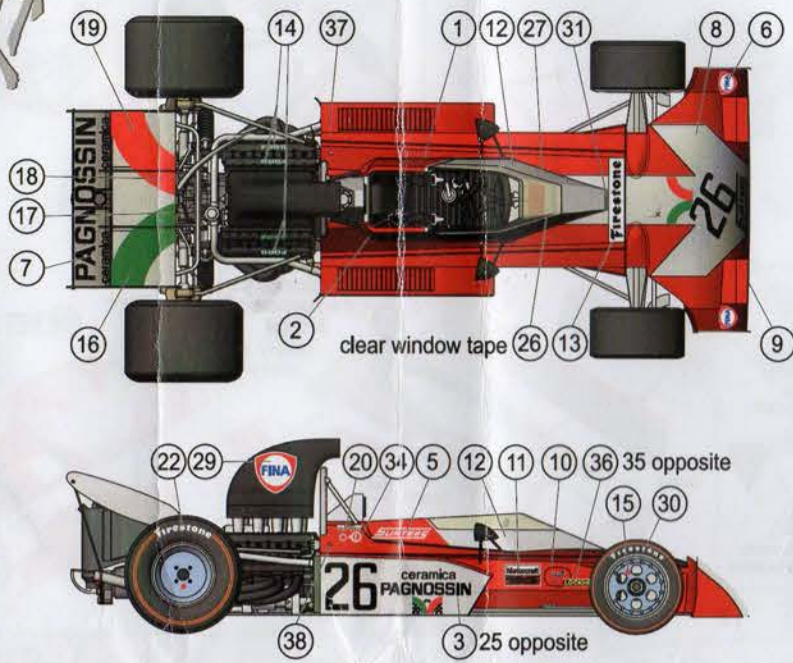

TWU075 Surtees TS9B 1972 Spanish GP Andrea De Adamich

For photo & decal references visit www.thiswayup.co.za

Paint

- X7 red
- TS26 white
- TS58 pearl blue
- XF1 flat black
- XF16 aluminium
- XF56 metallic grey
- X11 silver
- X10 gun metal
- X18 semi gloss black
- X31 titanium gold

Photo Etch

template A

template B

template C

9

10

11

12