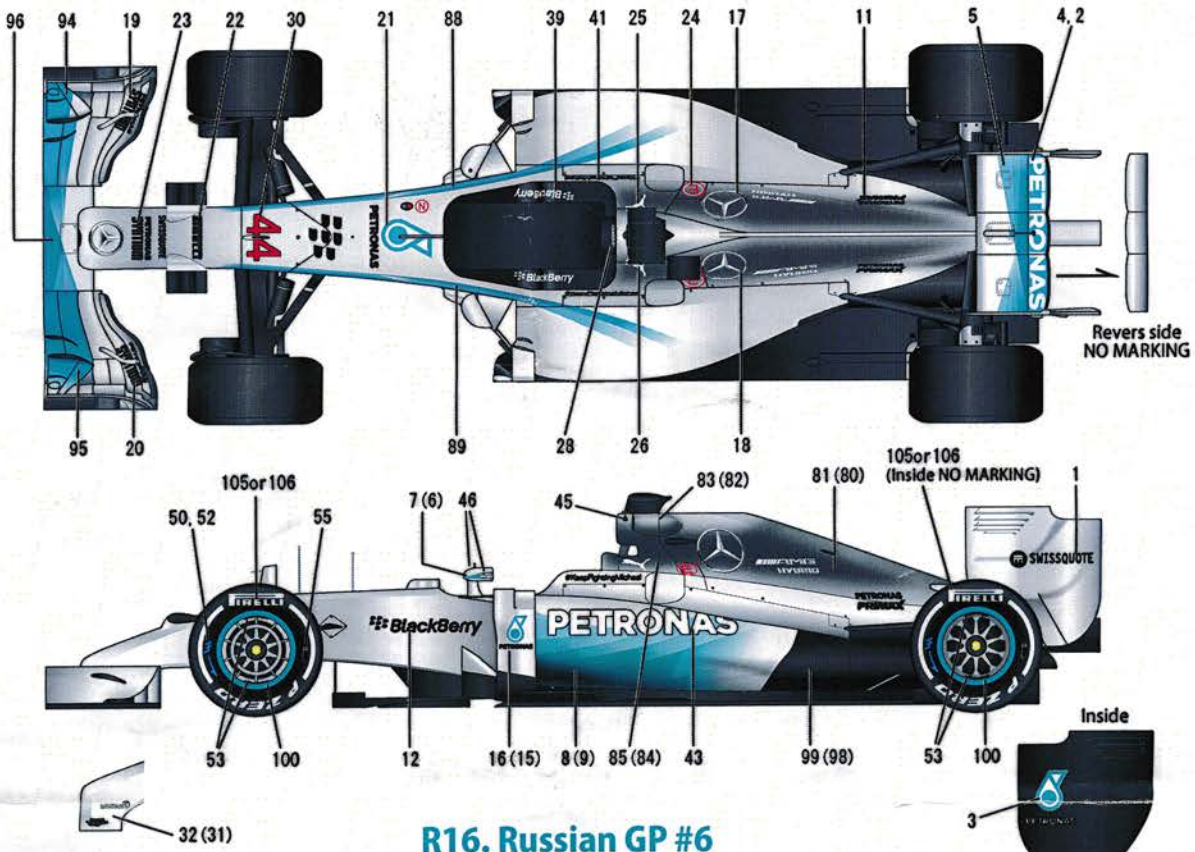

Constructors Champion 2014

R16. Russian GP #44