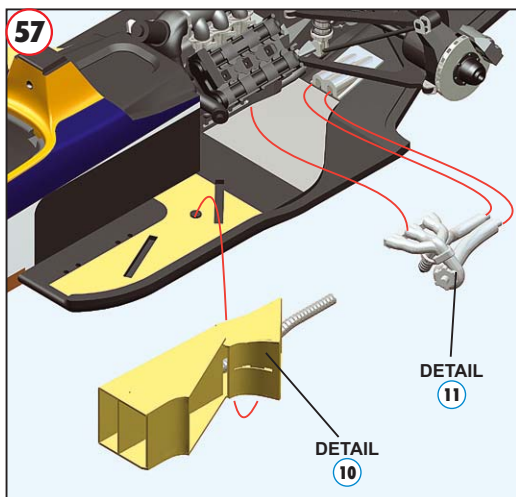

211
SILVER

DETAIL

8

54

SEMI GLOSS
BLACK

PARTS N. 214
LEAD WIRE
DIAMETER 0,5 mm
LENGTH 25 mm

214
SILVER

291 METALLIC RED
292 SEMI GLOSS BLACK