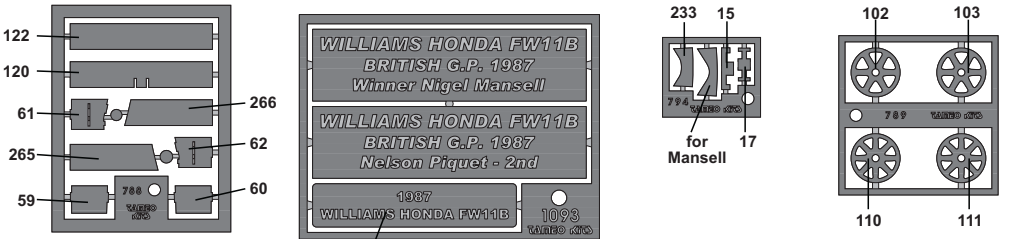

**Photoetched - Fotoincisioni - Fotogeaztzt
Photogravures - Fotograbadó**

D.U.
DO NOT USE
NON USARE
NICHT BENUTZEN
NE PAS EMPLOYER
NO USAR