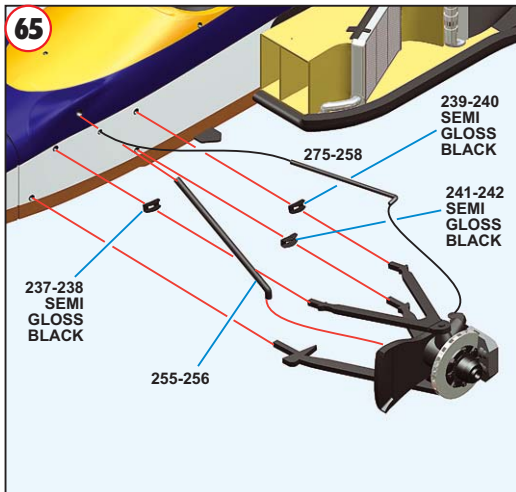

211
SILVER

DETAIL

8

54

SEMI GLOSS
BLACK

PARTS N. 214
LEAD WIRE
DIAMETER 0,5 mm
LENGTH 25 mm

214
SILVER

291 METALLIC RED
292 SEMI GLOSS BLACK