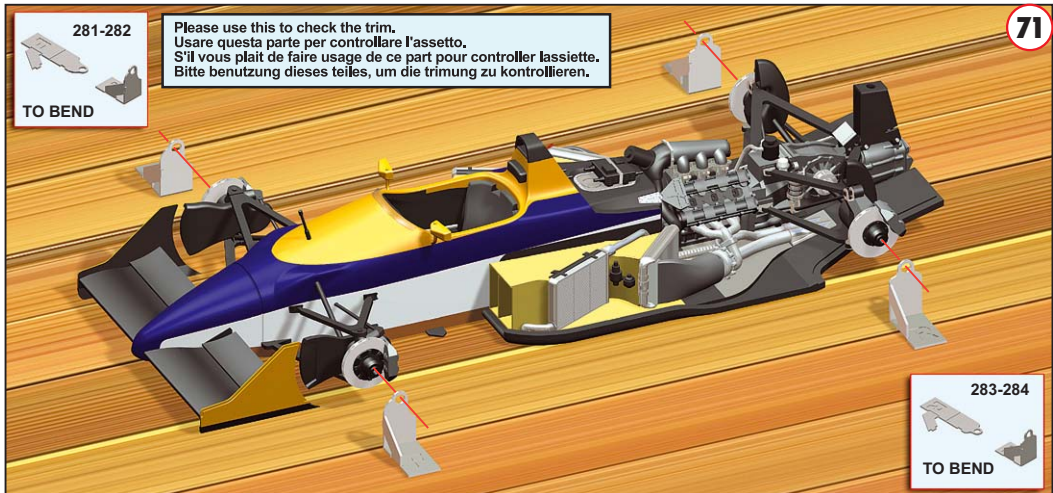

211
SILVER

DETAIL

8

54

SEMI GLOSS
BLACK

PARTS N. 214
LEAD WIRE
DIAMETER 0,5 mm
LENGTH 25 mm

214
SILVER

291 METALLIC RED
292 SEMI GLOSS BLACK