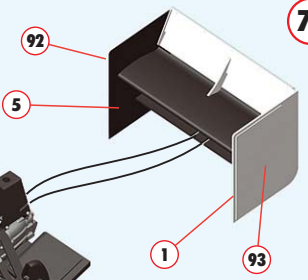

211
SILVER

DETAIL

8

54

SEMI GLOSS
BLACK

PARTS N. 214
LEAD WIRE
DIAMETER 0,5 mm
LENGTH 25 mm

214
SILVER

291 METALLIC RED
292 SEMI GLOSS BLACK