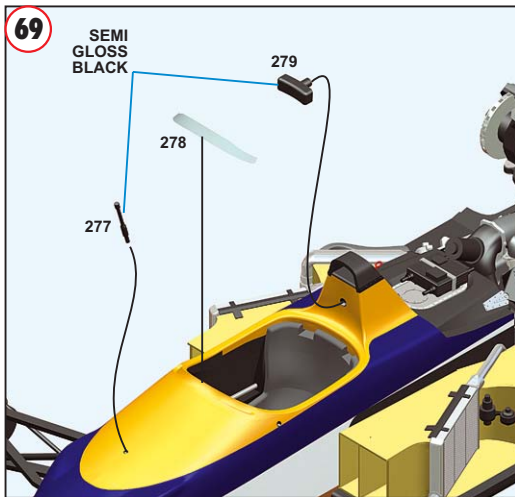

211
SILVER

DETAIL

8

54

SEMI GLOSS
BLACK

PARTS N. 214
LEAD WIRE
DIAMETER 0,5 mm
LENGTH 25 mm

214
SILVER

291 METALLIC RED
292 SEMI GLOSS BLACK