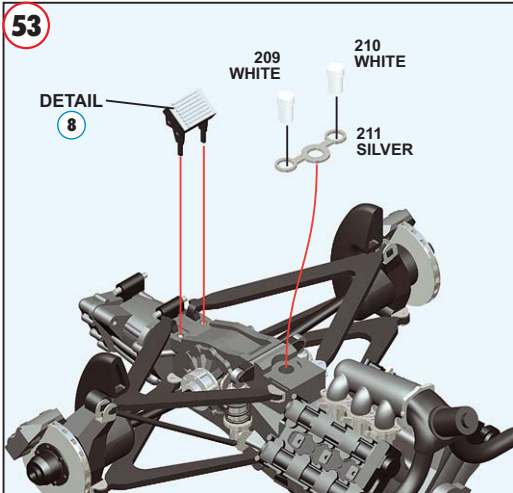

211
SILVER

DETAIL

8

54

SEMI GLOSS
BLACK

PARTS N. 214
LEAD WIRE
DIAMETER 0,5 mm
LENGTH 25 mm

214
SILVER

291 METALLIC RED
292 SEMI GLOSS BLACK