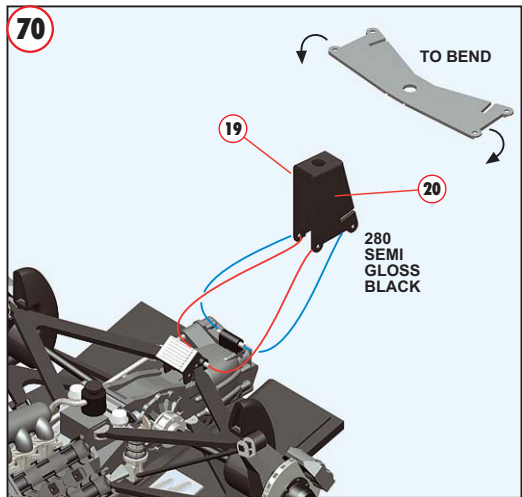

211
SILVER

DETAIL

8

54

SEMI GLOSS
BLACK

PARTS N. 214
LEAD WIRE
DIAMETER 0,5 mm
LENGTH 25 mm

214
SILVER

291 METALLIC RED
292 SEMI GLOSS BLACK