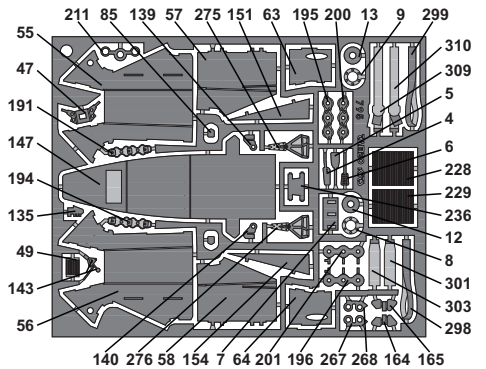

GLUE AND STICK BEFORE PAINTING
INCOLLARE E STUCCARE
PRIMA DELLA VERNICIATURA
VOR DER LACKIERUNG VERKLEBEN
UND VERSPACHTELN
COLLER ET MASTIQUER AVANT DE VERNIR
PEGAR Y ESTUCAR ANTES DE PINTAR

TO BEND
PIEGARE
BIEGEN
PLIER
DOBLAR

STEEL WIRE
FILO D' ACCIAIO
STAHLDRAHT
FIL ACIER
ALAMBRE
D'ACERO

LENGTH
LUNGHEZZA
LAENGE
LONGUEUR
LARGO

DIAMETER
DIAMETRO
DURCHMESSER
DIAMETRE
DIAMETRO

LEAD WIRE
FILO DI PIOMBO
BLEIDRAHT
FIL DE PLOMB
ALAMBRE
DE PLOMO

**Colour conversion - Conversione colori - Farbenumwandlung
Conversion de couleurs - Colores convensionados**

WHITE BIANCO WEISS BLANC BLANCO TAMIYA TS26	SILVER ARGENTO SILBER ARGENT PLATA TAMIYA X11	SEMI GLOSS BLACK NERO SEMI LUCIDO HALBGLANZSCHWARZ NOIR SEMI BRILLANT NEGRO SEMIBRILLANTE TAMIYA X18	GUN METAL GRIGIO FUCILE GUN METAL GRIS FUSIL GRIS FUSIL TAMIYA XF10	BLACK NERO SCHWARZ NOIRE NEGRO TAMIYA XF1	MARRONE BROWN BRAUN MARRON MARRON TAMIYA X9	METALLIC RED ROSSO METALLIZZATO METALLISIERT ROT ROUGE METALISE ROJO METALIZADA TAMIYA TS18	CLEAR RED ROSSO SEMITRASPARENTE HELLROT ROUGE CLAIR ROJO CLARO TAMIYA X27	YELLOW GIALLO GELB JAUNE AMARILLO TAMIYA TS34