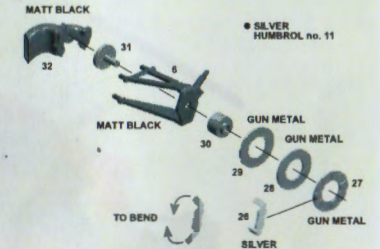

USE THE COLOUR CHIP TO GET THE CORRECT SHADE

No. 36 STEEL WIRE DIA. 0.4 mm