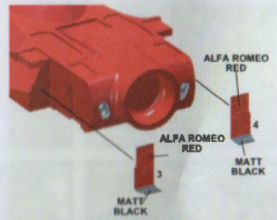

SWEDISH G.P. 1978

- 1 - Niki Lauda 1 st.
- 2 - John Watson Ret.

* TO BEND - PLEGARE - FLEK - BEUGEN

USE THE COLOUR CHIP TO GET THE CORRECT SHADE

No. 36 STEEL WIRE DIA. 0.4 mm

No. 35 STEEL WIRE DIA. 0.4 mm

TMK231

BRABHAM BT46/B

SWEDISH G.P. 1978

TAMEO KITS srl

Via Valle, 25/6
17022 BORGIO VEREZZI SV ITALY
Tel. 39 019 - 615.250 Fax. 39 019 - 615.310
website www.tameokits.com
e-mail technical@tameokits.com
e-mail sales@tameokits.com