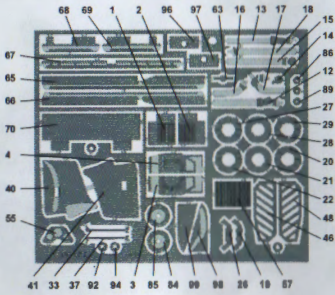

SWEDISH G.P. 1978

- 1 - Niki Lauda 1 st.
- 2 - John Watson Ret.

* TO BEND - PLEGARE - FLEK - BEUGEN