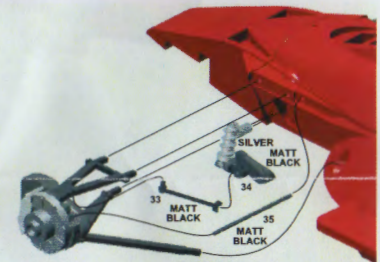

No. 35 STEEL WIRE DIA. 0.4 mm

TMK231

BRABHAM BT46/B

SWEDISH G.P. 1978

TAMEO KITS srl

Via Valle, 25/6
17022 BORGIO VEREZZI SV ITALY
Tel. 39 019 - 615.250 Fax. 39 019 - 615.310
website www.tameokits.com
e-mail technical@tameokits.com
e-mail sales@tameokits.com