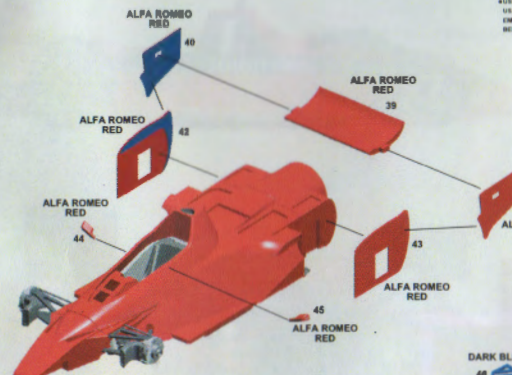

SWEDISH G.P. 1978

- 1 - Niki Lauda 1 st.
- 2 - John Watson Ret.

* TO BEND - PLEGARE - FLEK - BEUGEN

USE THE COLOUR CHIP TO GET THE CORRECT SHADE

No. 36 STEEL WIRE DIA. 0.4 mm

No. 35 STEEL WIRE DIA. 0.4 mm

TMK231

BRABHAM BT46/B

SWEDISH G.P. 1978

TAMEO KITS srl

Via Valle, 25/6
17022 BORGIO VEREZZI SV ITALY
Tel. 39 019 - 615.250 Fax. 39 019 - 615.310
website www.tameokits.com
e-mail technical@tameokits.com
e-mail sales@tameokits.com