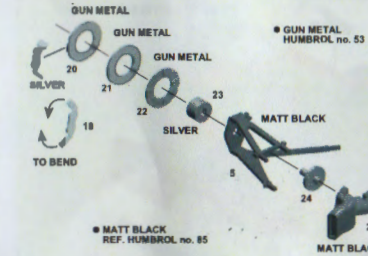

USE THE COLOUR CHIP TO GET THE CORRECT SHADE

No. 36 STEEL WIRE DIA. 0.4 mm