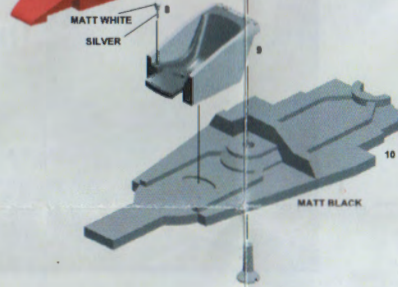

USE THE COLOUR CHIP TO GET THE CORRECT SHADE

No. 36 STEEL WIRE DIA. 0.4 mm