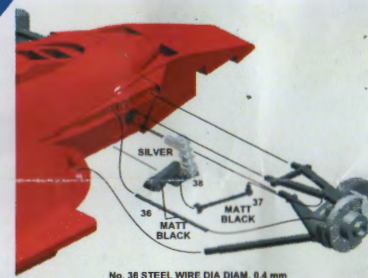

USE THE COLOUR CHIP TO GET THE CORRECT SHADE

No. 36 STEEL WIRE DIA. 0.4 mm