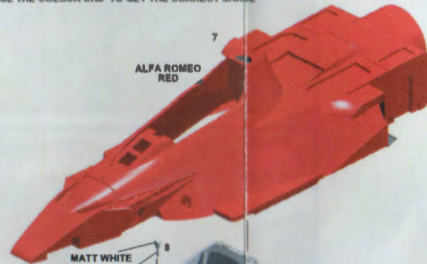

USE THE COLOUR CHIP TO GET THE CORRECT SHADE

No. 36 STEEL WIRE DIA. 0.4 mm