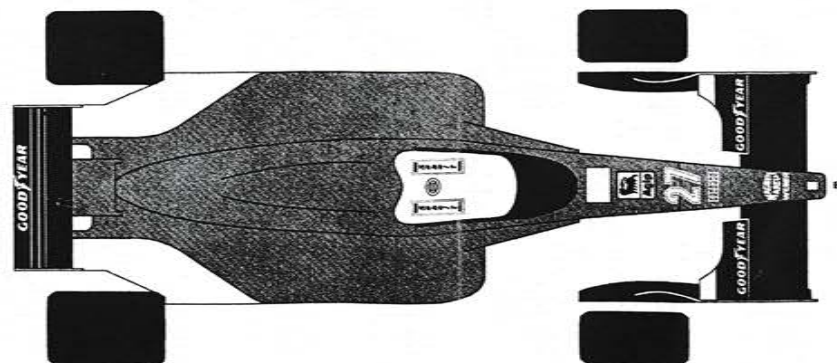

TAMEO KITS srl

Via Valle, 25/6

17022 BORGIO VEREZZI SV ITALY

Tel. 39 019 - 615.250

Fax. 39 019 - 615.310

website www.tameokits.com

e-mail sales@tameokits.com

e-mail technical@tameokits.com

Made in Italy. Collector 1/43 Scale Models. Vietata la vendita ai minori di 14 anni. Nocivo per ingestione. Conservare fuori dalla portata dei bambini. Tameo Kits declina ogni responsabilita per un uso improprio del prodotto.

Made in Italy. Collector 1/43 Scale Models. Not for sale to persons under 14 years of age. Dangerous if swallowed. Keep out of reach of children. Tameo Kits not held responsible for any damage or injury resulting from improper use of the product.

Made in Italy. Collector 1/43 Scale Models. Verkauf an jugendliche unter 14 Jahren verboten. Schädlich bei Einnahme. Von Kindern fernhalten. Tameo Kits lehnt jene Verantwortung bei unkorrektem Gebrauch seines Produktes ab.