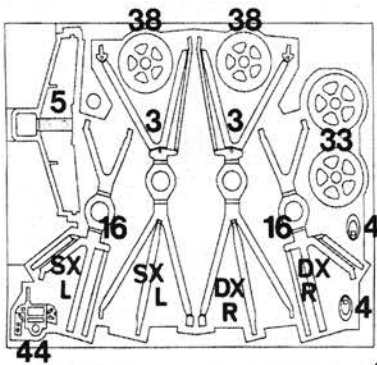

Argento / Silver :	TAMIYA X11	35-40-43
Nero Satinato / Semi Gloss Black :	TAMIYA X18	1-6-7-8-9-10-11-12-13-14-17-22-23-24-25-26-27-28-29-30-32-34-37-39-41-3-4-5-16-33-38-44
Marrone / Brown :	TAMIYA X9	19
Metallico / Gun Metal :	TAMIYA X10	21
Rosso / Red :	FERRARI 322 ROSSO CORSA 2CT FIAT 101/A ROSSO CORSA FORD 2251 / EM / P9 RADIANT RED BMW 257 TOPROT	20-45-46-47-48